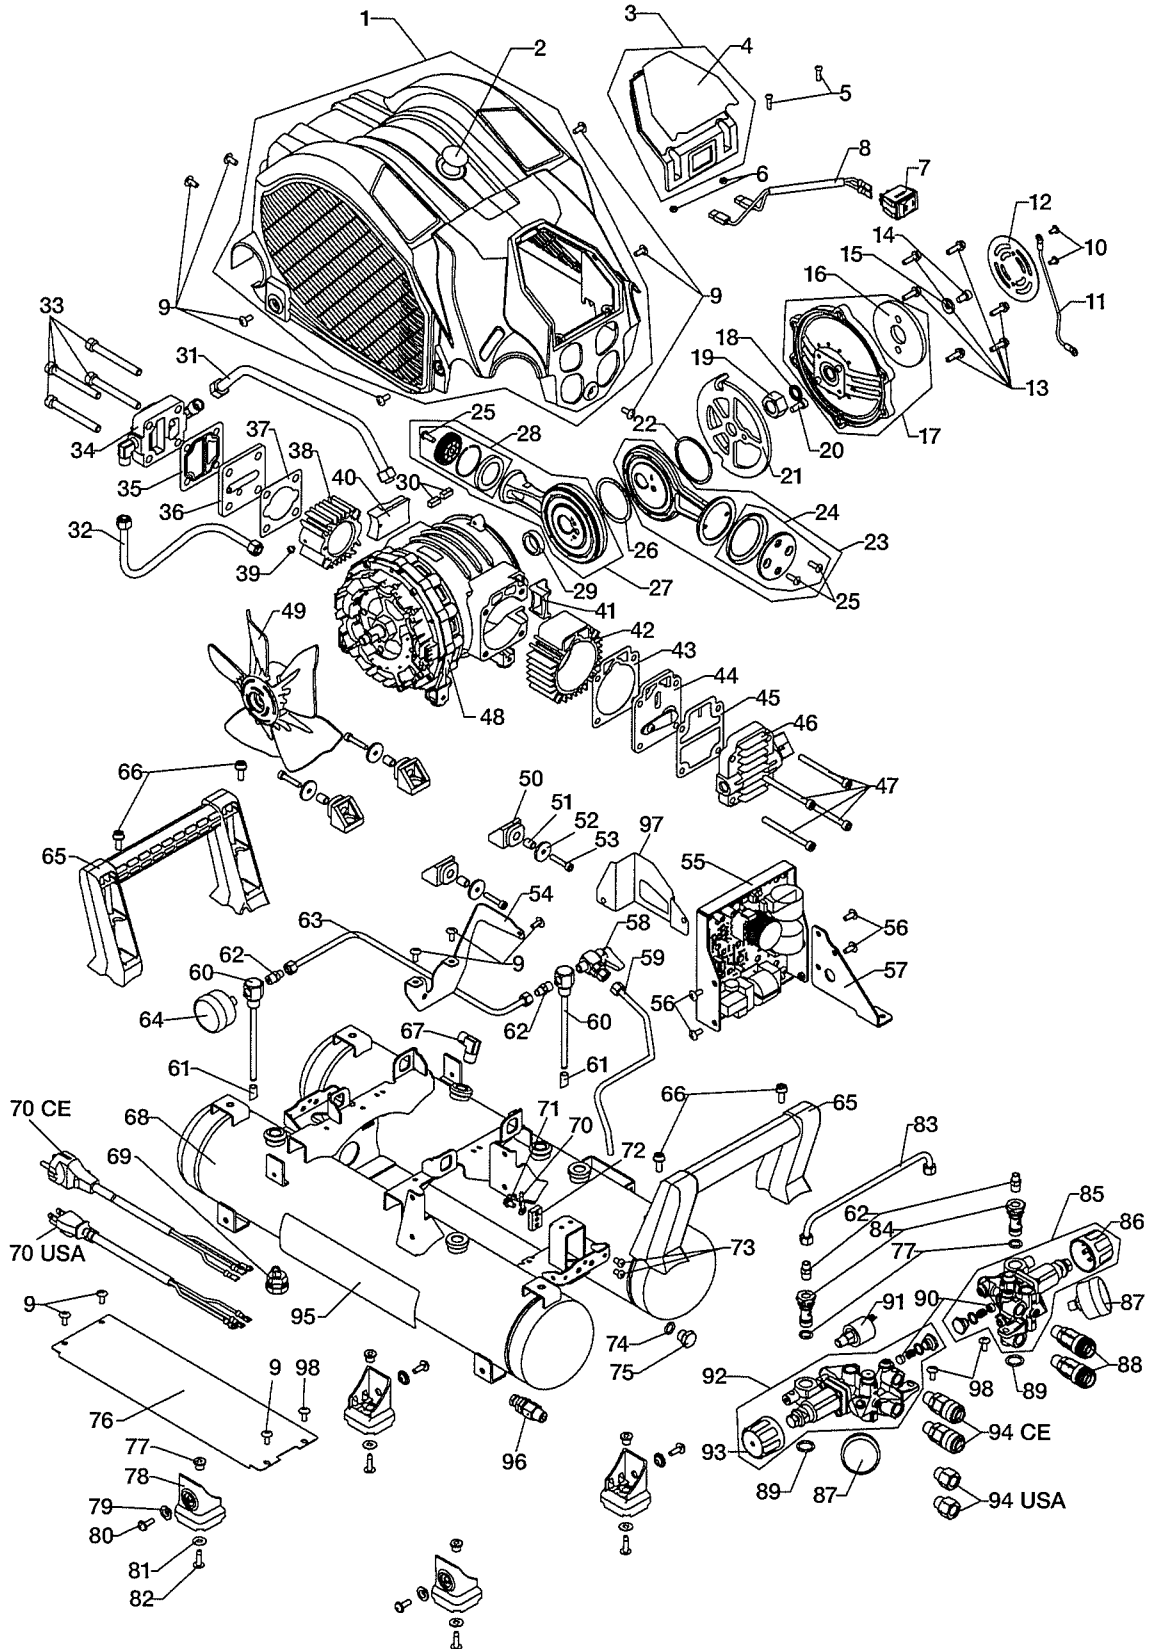

AKHL1260E

EXPLODED
VIEW AND SPARE
PARTS LIST

SCHEMA ECLATE ET
LISTE DES PIECES
DE RECHANGE

DESPIECE DE LA
MAQUINA Y LISTA
DE RECAMBIOS

EINZELTEILDAR-
STELLUNG UND
ERSATZEILLISTE

ESPLOSO DEI
COMPONENTI DE
ELENCO DELLE
PARTI DI RICAMBIO

	CODE	DESCRIPTION
1	AK70678	COVER ASSY 1260E
2	AK15952	GATE LABEL 1260E
3	AK70674	SWITCH PANEL ASSY 1260E
4	AK15915	PANEL LABEL 1260E
5	AA21157	PAN HEAD SCREW 4X15
6	CC41103	HEX. NUT 1-4
7	AK14857	POWER SWITCH ASSY
8	AK15949	SWITCH WIRE ASSY 1260E
9	AA34805	SCRW 5X12
10	BB40448	BOLT 4 X 6 T29036/T29062(REPLACES TA15543)
11	AK15774	MORTOR WIRE
12	AK15293	FILTER RETAINER
13	BB43804	SCREW 5X18
14	BB40416	SCREW 6X10
15	EE39836	WASHER 6.2X17X3
16	AK15292	FILTER ELEMENT
17	AK70546	CRANKCASE CAP ASSY
18	AK14617	SHAFT COLLAR
19	CC41107	NUT 1-16 P1.5
20	BB40436	HEX.BOLT 6 X 14
21	AK15117	FLYWHEEL BALANCER
22	AK15137	6910 STOPPER
23	AK70418	CONNECTING ROD UNIT 60 KIT
24	AK81332	LIP RING MAINTENANCE KIT 1260E
25	BB86702	HEXALOBULAR SOCKET HEAD CAP BUTTON BOLT 5X14
26	AK15288	6009 STOPPER
27	AK70419	CONNECTING ROD UNIT 40 KIT
28	AK81333	LIP RING 40 MAINTENANCE KIT
29	AK15861	MOTOR AXIS COLLAR
30	AK15300	KEY 6X6X13.5
31	AK81298	INTERMEDIATE PIPE UNIT
32	AK81334	DISCHARGE PIPE UNIT 1260E
33	BB40837	SCREW 8X70
34	AK81335	CYLINDER HEAD S ASSY 1260E
35	AK14143	HEAD SEAL S
36	AK70393	VALVE SEAT UNIT S
37	AK14138	CYLINDER SEAL S
38	AK15266	CYLINDER S
39	AA21571	PAN HEAD SCREW 4X4
40	AK14568	CRANKCASE SEAL S
41	AK14567	CRANKCASE SEAL F
42	AK15082	CYLINDER F
43	AK14125	CULINDER SEAL
44	AK70395	VALVE SEAT UNIT S
45	AK14128	HEAD SEAL F
46	AK81297	CYLINDER HEAD F ASSY
47	BB40838	SCREW 6X70
48	AK70594	DC BRUSHLESS MORTOR UNIT
49	AK70604	COOLING FAN UNIT
50	AK15891	DAMPER 1260E
51	AK15892	DAMPER COLLAR 1260E
52	AK15893	DAMPER HOLDER 1260E
53	BB40405	BOLT 5X25
54	AK15951	WIND GUIDE PLATE
55	AK81336	INVERTER UNIT 1260E CE